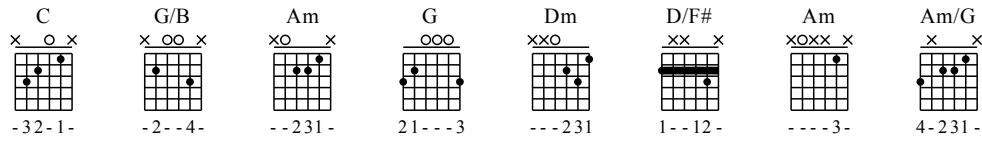

## Kansas

♩ = 96

Parte A  
C

1  
 let ring -----+      let ring -----+

**T**  
**A**  
**B**

A I M T A I M  
T

G Dm Am C G/B

3

Am G Dm Am

6

Parte B  
D/F#

G Am Am/G D/F# G

9

Am

12

The musical notation consists of two systems. The first system is a treble clef staff with a melodic line. It begins with a measure containing a dotted quarter note followed by an eighth note, then a quarter note, and another dotted quarter note followed by an eighth note. The second system is a guitar fretboard diagram with three staves. The top staff shows fret numbers: 0-1-0-0-1-3. The middle staff shows fret numbers: 2-2-2-2. The bottom staff shows fret numbers: 0-2-0-0-2.