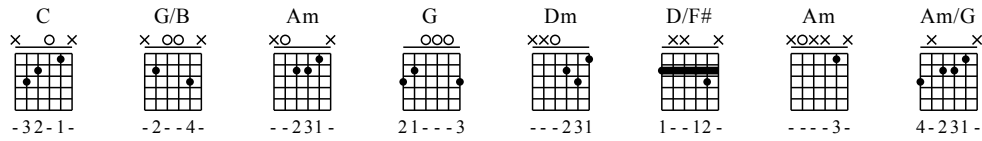

Dust in the Wind

Kansas

♩ = 96

Parte A
C

1
 let ring -----+ let ring -----+

T
A
B

A I M T A I M
T

G Dm Am C G/B

Am G Dm Am

Parte B

D/F# G Am Am/G D/F# G

Am

12

The musical notation consists of two systems. The first system is a treble clef staff with a melodic line. It begins with a measure containing a dotted quarter note followed by an eighth note, then a quarter note, and another dotted quarter note followed by an eighth note. The second system is a guitar fretboard diagram with three staves. The top staff shows the sequence of frets: 0-1-0-0-1-3. The middle staff shows: 2-2-2-2. The bottom staff shows: 0-2-0-0-2.